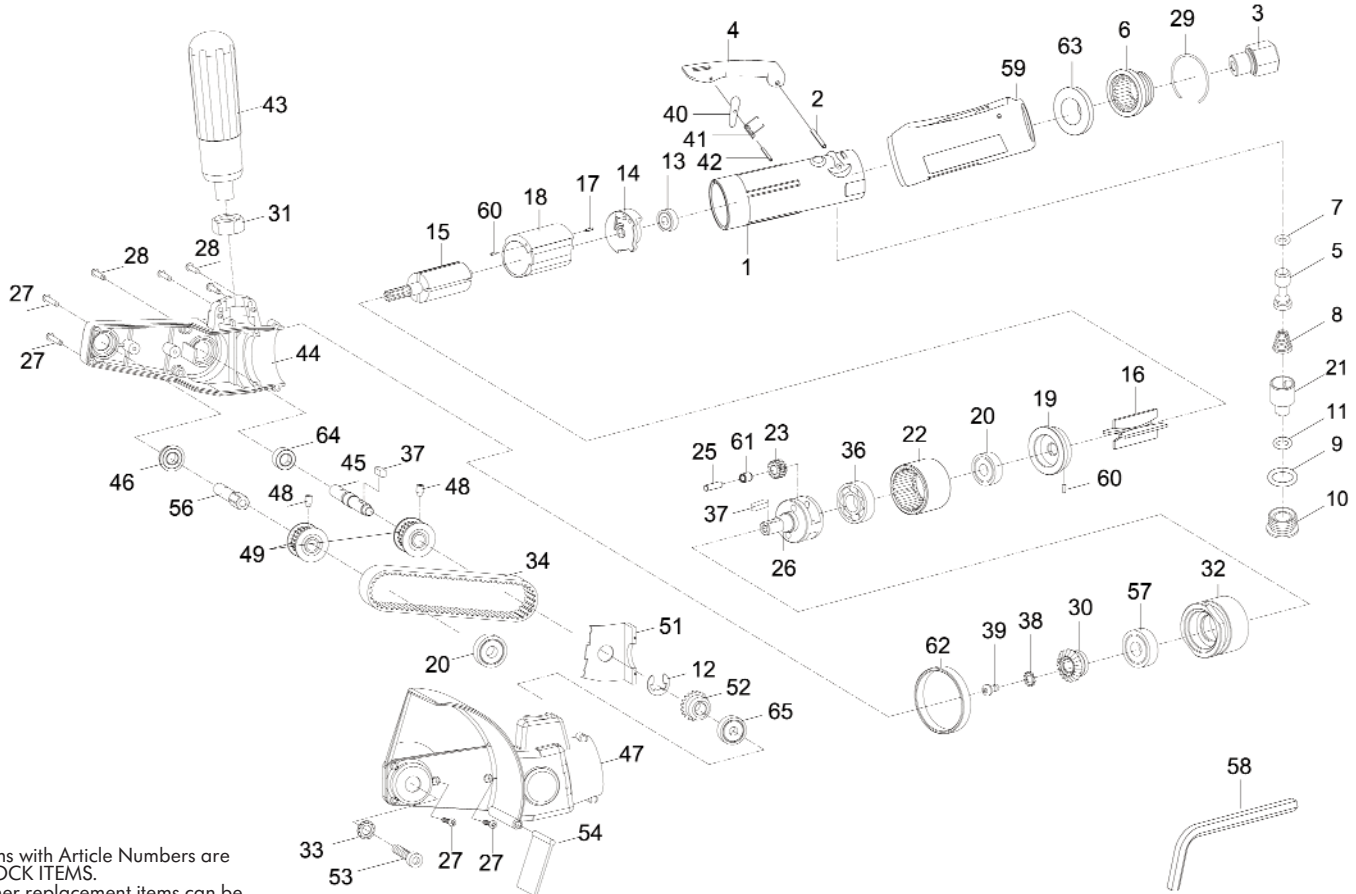

DBS 3600

Parts Explosion

Items with Article Numbers are STOCK ITEMS.
Other replacement items can be ordered through Special Orders.

Index No.	Parts No.	Description	Index No.	Parts No.	Description
1	301101	Motor Housing	33	690133	Toothed Washer
2	30102	Spring Pin (3*24L)	34	Art. No. 709.360034	Toothed Belt
3	51203	Air Inlet	36	040313	Ball Bearing (6001Z)
4	6K-301104	Throttle Lever	37	Art. No. 709.360037	Key (2) (3*10) (for Spindle Assembly)
5	6K-301105	Valve Stem	38	690111	Toothed Washer (BW-4.5)
6	51206	Exhaust Deflector	39	690110	Screw
7	70107	O-Ring (4.8*1.9)	40	522239	Safety bar
8	51208	Spring	41	522212	Spring
9	70123	O-Ring (11.8*2.4)	42	51542	Spring Pin (2*18L)
10	51210	Throttle Valve Plug	43	690137	Handle
11	40305	O-Ring (4.8*1.9)	44	690107	Plastic Housing (R)
12	690112	E-Ring (ETW-8)	45	Art. No. 709.360045	Belt Drive Shaft
13	052213	Ball Bearing (696ZZ)	46	0690108	Ball Bearing (LF-688ZZ)
14	301114	End Plate	47	690108-11	Plastic Housing (L)
15	95-301115	Rotor	48	Art. No. 709.360048	Set Screw (2) (M4) (for Spindle Assembly)
16	512216	Rotor Blades (4)	49	Art. No. 709.360049	Toothed Pulley (2) (Spindle Assembly)
17	30117	Spring Pin (1.5*6L)	51	690113	Inner Bulkhead
18	512218	Cylinder	52	Art. No. 709.360052	Bevel Gear
19	95-301119	Front End Plate	53	206077	Hexagonal Hole Screw (M6*20L)
20	030120	Ball Bearing (2) (608ZZ)	54	690136	Dust Cover
21	51221	Air Regulator	56	690123	Spindle
22	70922	Internal Gear	57	051220	Ball Bearing (6000ZZ)
23	690146	Planet Gear (2)	58	10018	Hex. Key Wrench (5mm)
25	746425	Pin (2) (4*14.8L)	59	6K-301152	Grip
26	690126	Planet Cage	60	30117	Spring Pin (2) (1.5*4)
27	690127	Tapping Screw (4) (TS 2.9*20L)	61	690145	Bushing (2)
28	690128	Tapping Screw (8) (TS2.9*16L)	62	Art. No. 709.360062	Decoration Ring
29	51229	Retaining Ring	63	51250	Muffler
30	Art. No. 709.360030	Bevel Gear	64	0688ZZ	Ball Bearing (688ZZ)
31	690131	Nut	65	030113	Ball Bearing (626ZZ)
32	690132	Housing Cap			